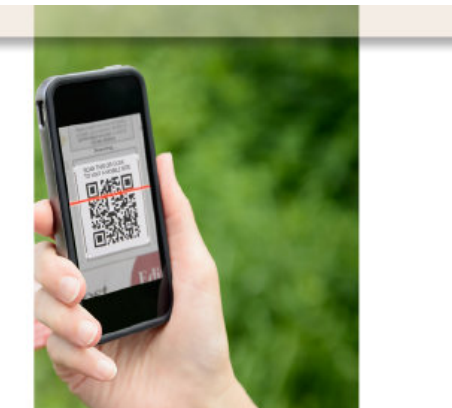

Service Assistance - Hotline

Joignable à tout moment - Anytime Hotline Service

support@osmozis.com - +33 (0)1 84 19 45 15